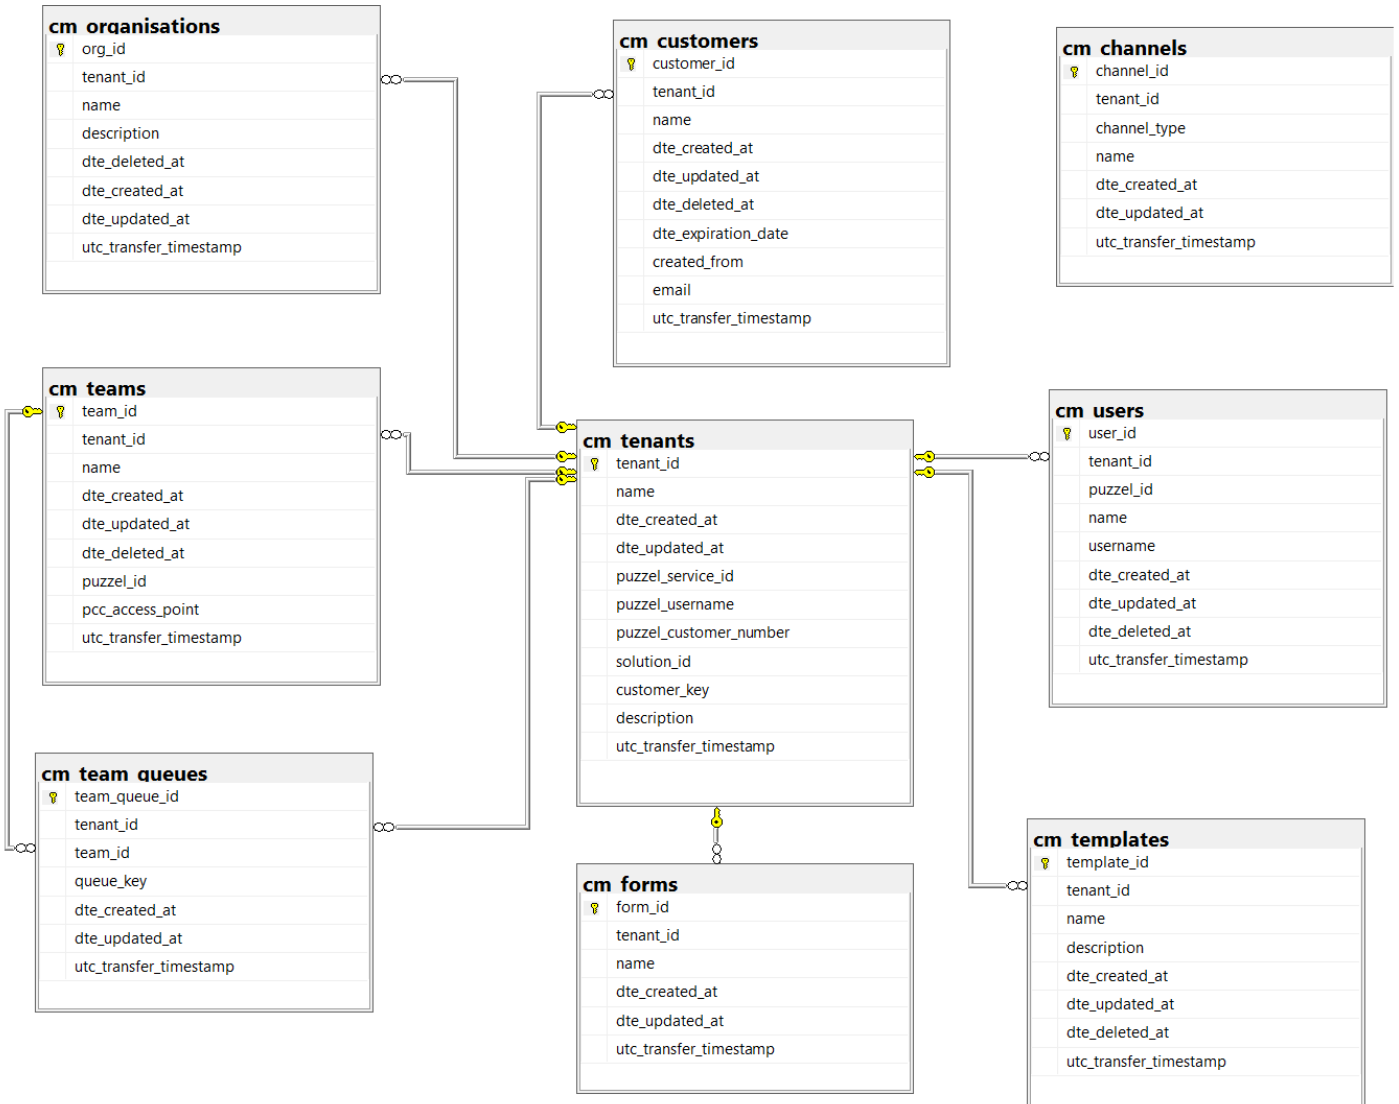

## PCM Raw data db diagram

### Overview of the different tables in PCM Raw data

Ticket and Ticket event/activity related tables:

Basic tables (referred to from Ticket and Ticket event tables).

Static tables (referred to from Ticket and Ticket event tables).

cm event types	
description	
event_type_id	

cm activity types	
description	
activity_type_id	

cm priority id types	
description	
priority_id	

cm status types	
description	
status_id	