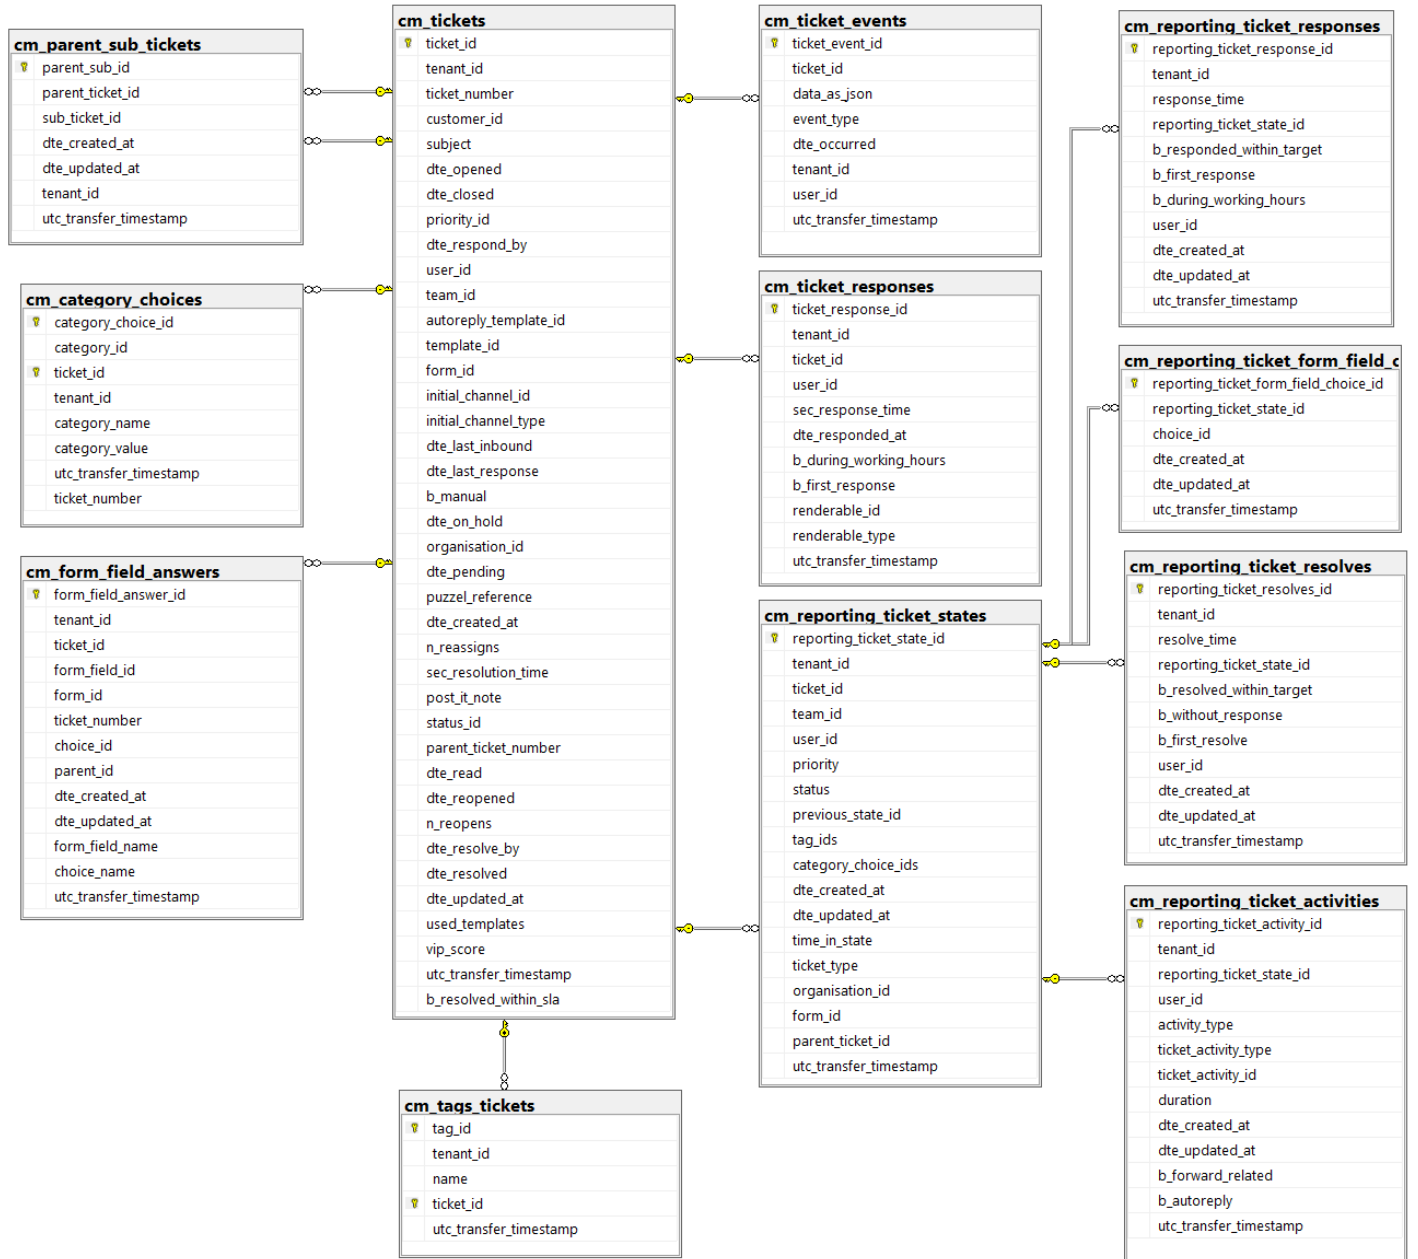

## PCM Raw data db diagram

### Overview of the different tables in PCM Raw data

Ticket and Ticket event/activity related tables:

Basic tables (referred to from Ticket and Ticket event tables).

Static tables (referred to from Ticket and Ticket event tables).

cm event types	
description	
event_type_id	

cm activity types	
description	
activity_type_id	

cm priority id types	
description	
priority_id	

cm status types	
description	
status_id	