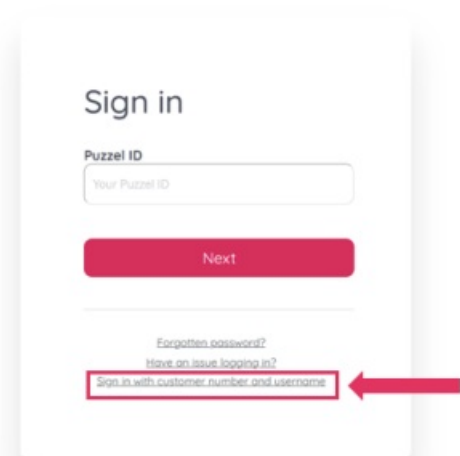

Puzzel ID Admin Portal Sign-in Page

Note

A few customers will see the Puzzel ID page before their migration onto Puzzel ID, starting from November 28th. This article provides instructions on how to access the standard sign-in page.

If the following Puzzel ID sign-in screen appears when accessing the Puzzel Admin Portal and you would like to sign-in using the standard process, you can click on the option to "Sign-in with customer number and username".