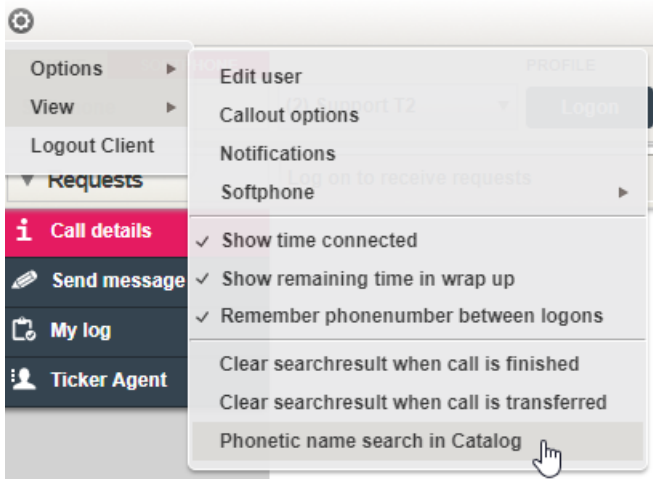

Phonetic Name Search in Catalog

Phonetic name search enables you to search for contacts whose names sound like the name you have entered in your search field. As an example if you are searching for a foreign name you do not know exactly how to spell or a name that might have a hyphen in it (but you're not sure), you can improve your search results with phonetic search. If your contact center solution is using the "Catalog" search source in the agent interface, you can activate phonetic name search either as ^{a)} a permanent feature (for all your catalog searches) or ^{b)} just in the search you are making at the moment.

To activate phonetic name search as a permanent feature, go to the menu in the top left corner of your agent interface. Choose "Options" and click on the "Phonetic name search in Catalog" text.

You have now activated phonetic name search and a phonetic search symbol should appear in the "Catalog" search source menu in the search window.