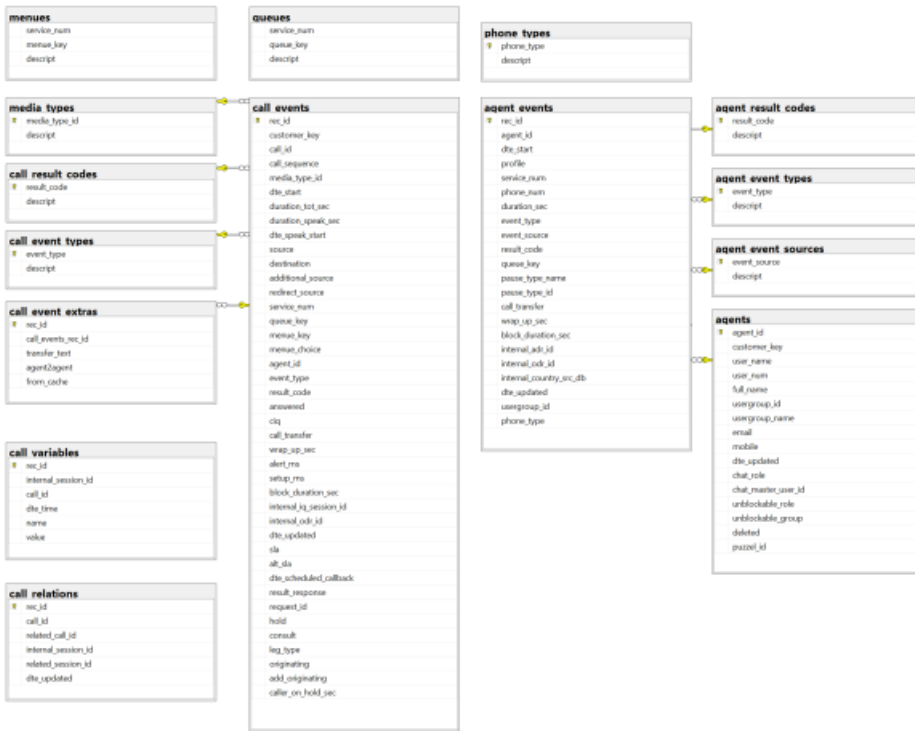

Database diagram

Raw data Database diagram, part-1 (of 2)

New column in table agents from db v2.3: puzzel_id

Raw data Database diagram, part-2 (of 2)

New tables from db v2.3:

- access_points
- sent_msg
 - Populated only if requested

New columns in table **surveys from db v2.3**

- element_type
- element_id
- ci_session_id