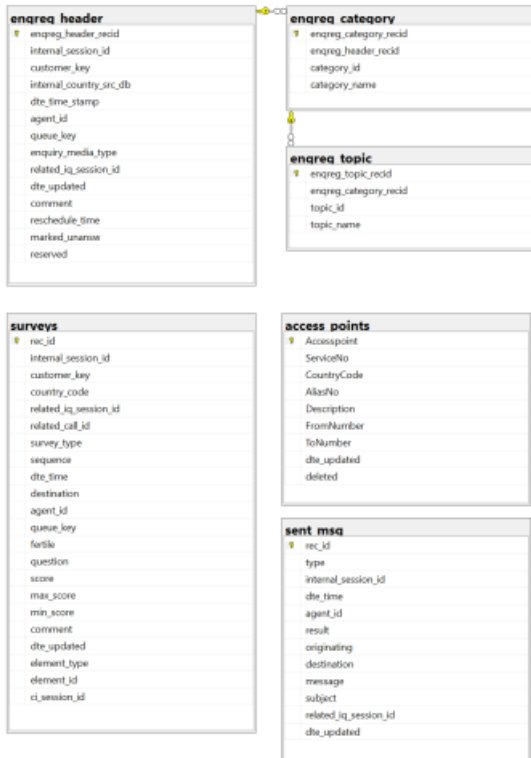

Database diagram

Raw data Database diagram, part-1 (of 2)

New column in table agents from db v2.3: puzzel_id

Raw data Database diagram, part-2 (of 2)

New tables from db v2.3:

- access_points
- sent_msg
 - Populated only if requested

New columns in table **surveys from db v2.3**

- element_type
- element_id
- ci_session_id