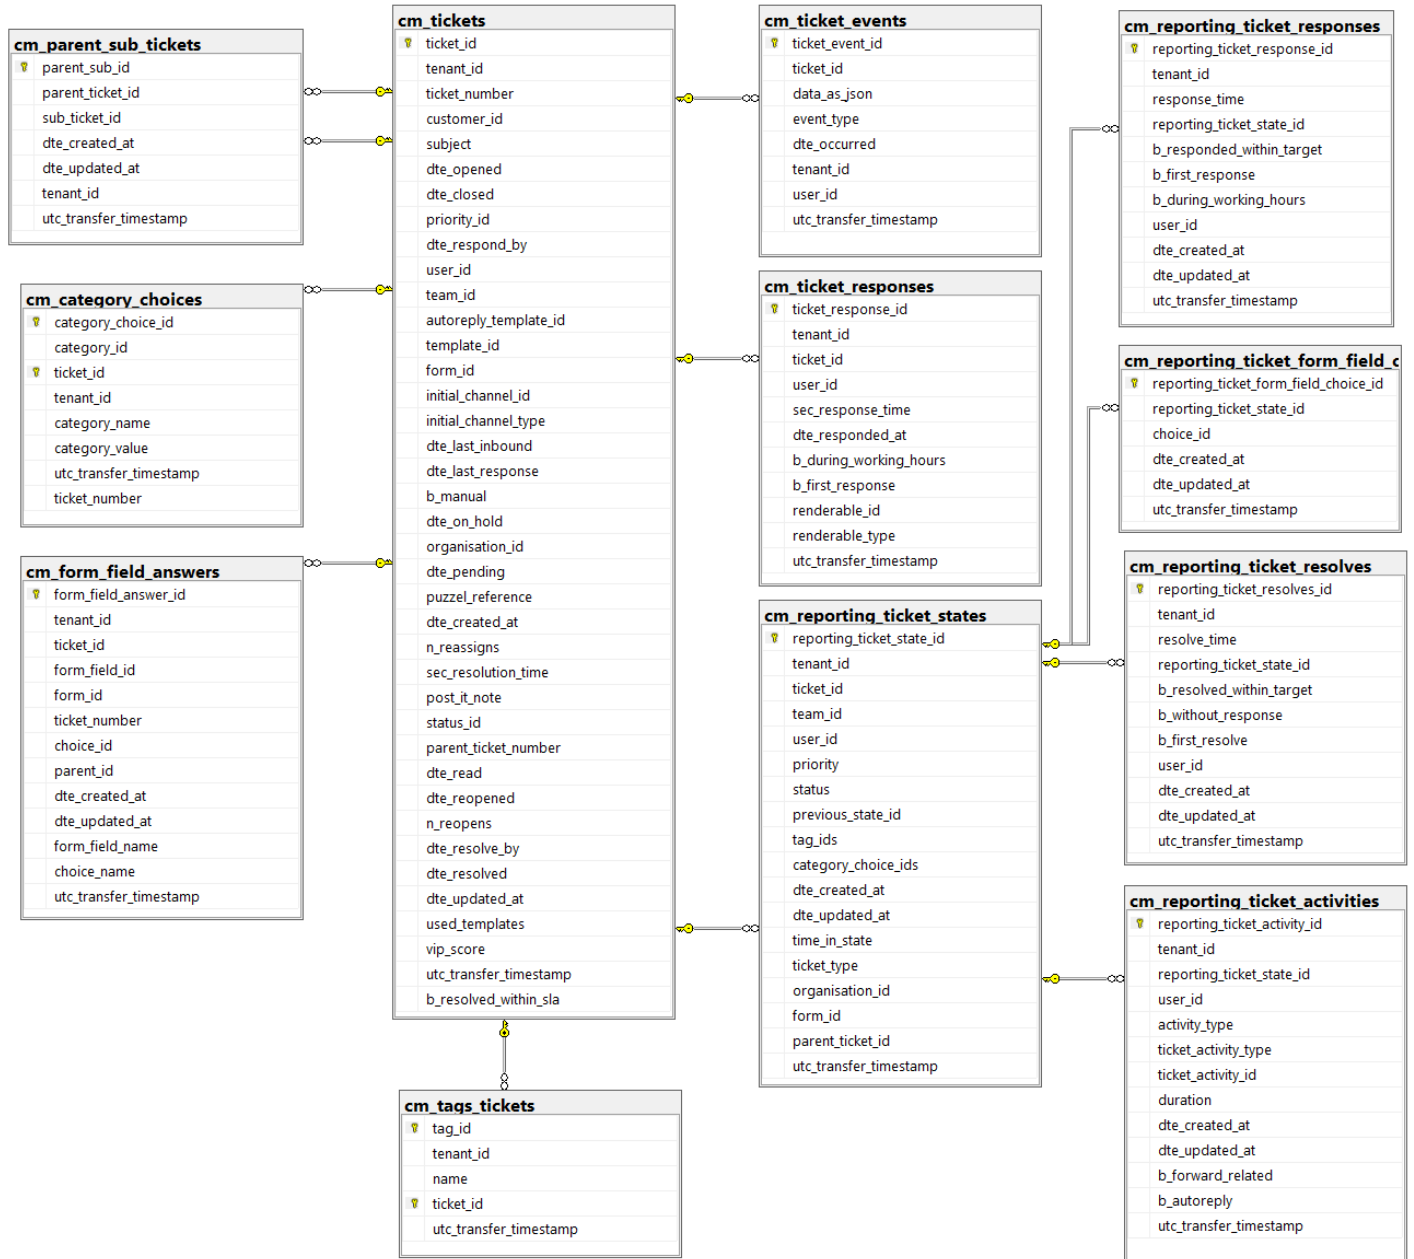

# PCM Raw data db diagram

## Overview of the different tables in PCM Raw data

Ticket and Ticket event/activity related tables:

Basic tables (referred to from Ticket and Ticket event tables).

Static tables (referred to from Ticket and Ticket event tables).

cm event types	
description	
event_type_id	

cm activity types	
description	
activity_type_id	

cm priority id types	
description	
priority_id	

cm status types	
description	
status_id	