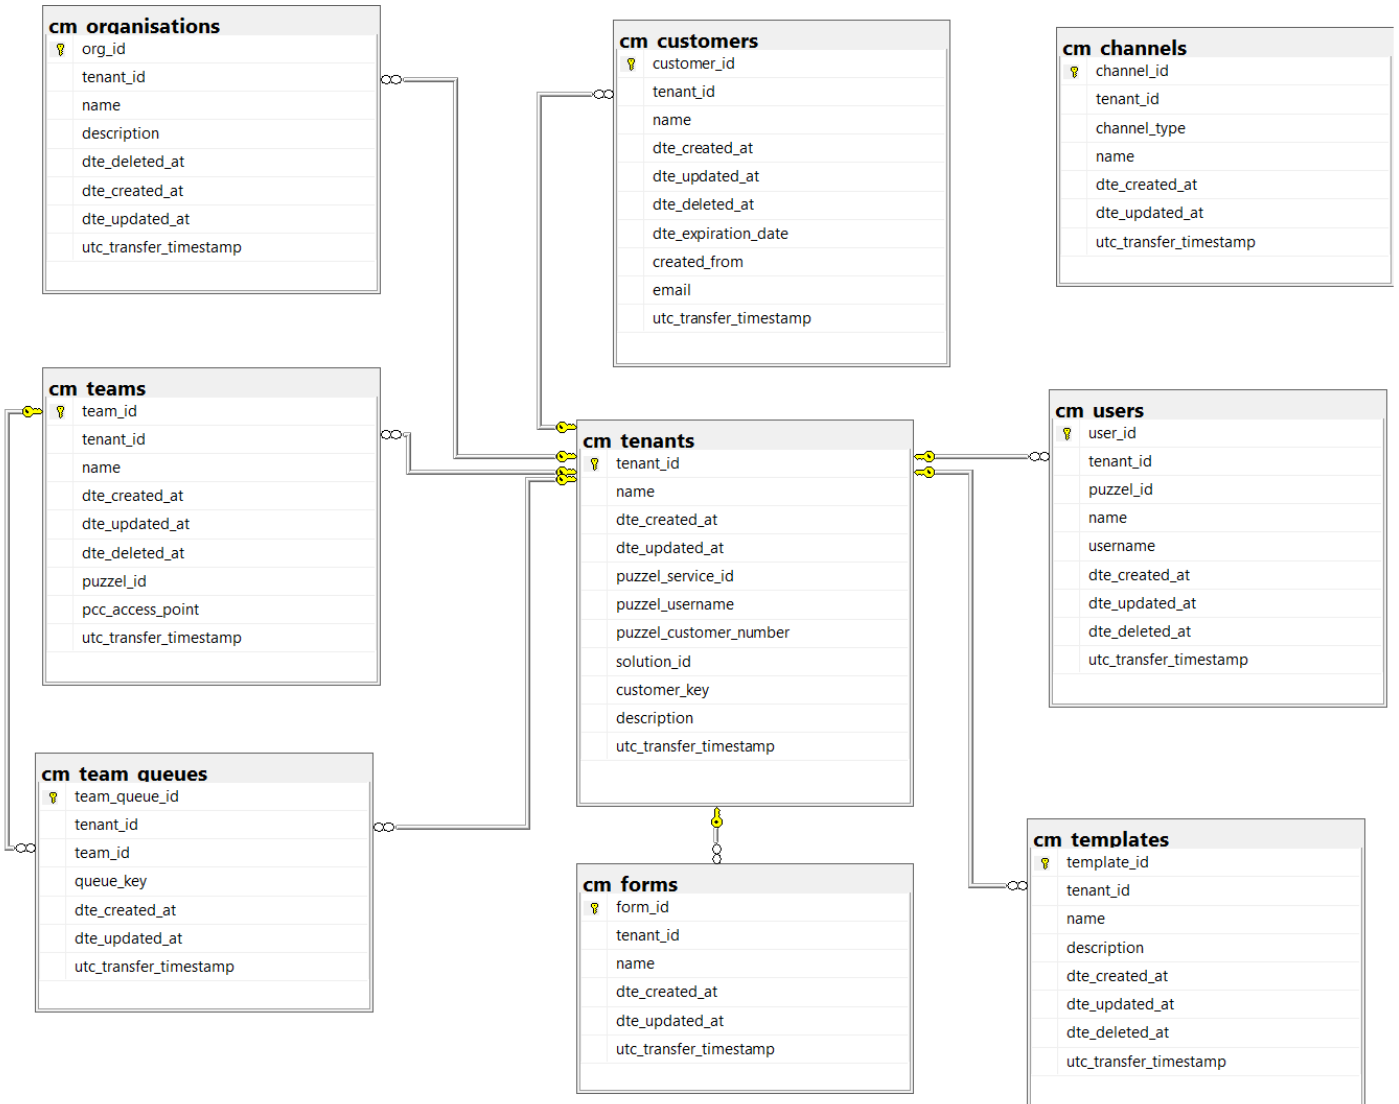

## PCM Raw data db diagram

### Overview of the different tables in PCM Raw data

Ticket and Ticket event/activity related tables:

Basic tables (referred to from Ticket and Ticket event tables).

Static tables (referred to from Ticket and Ticket event tables).

cm event types	
description	
event_type_id	PK

cm activity types	
description	
activity_type_id	PK

cm priority id types	
description	
priority_id	PK

cm status types	
description	
status_id	PK