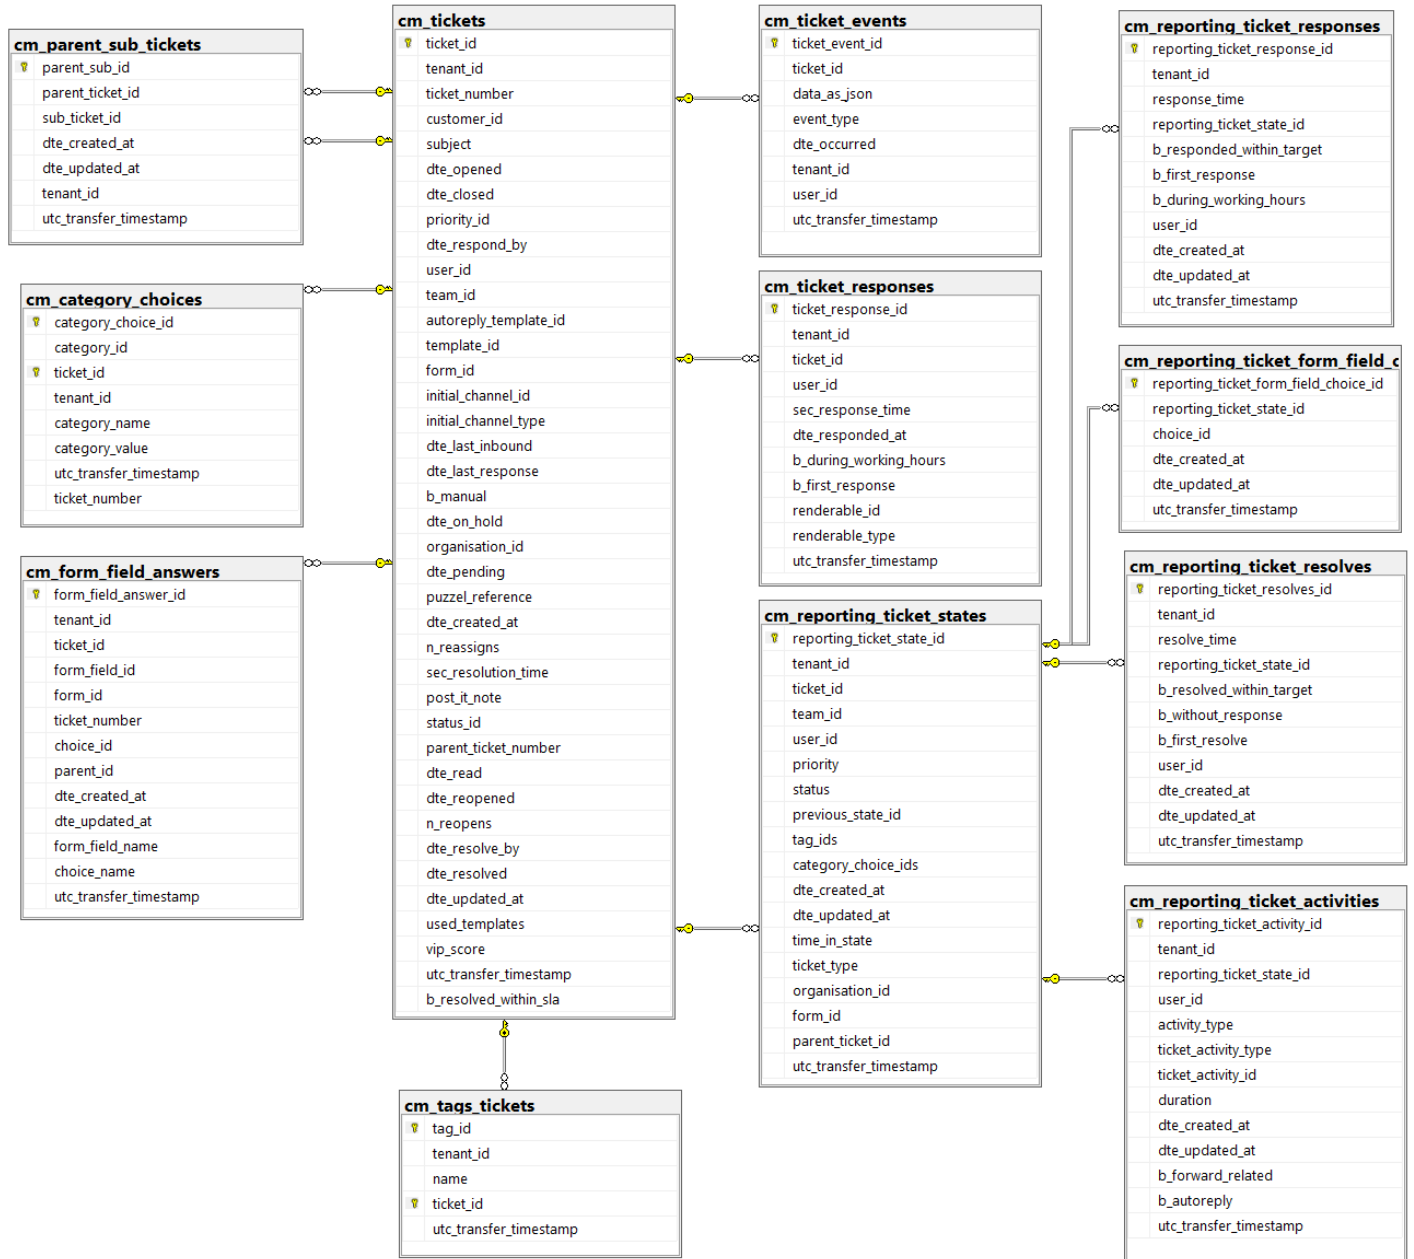

## PCM Raw data db diagram

### Overview of the different tables in PCM Raw data

Ticket and Ticket event/activity related tables:

Basic tables (referred to from Ticket and Ticket event tables).

Static tables (referred to from Ticket and Ticket event tables).

cm event types	
description	
event_type_id	PK

cm activity types	
description	
activity_type_id	PK

cm priority id types	
description	
priority_id	PK

cm status types	
description	
status_id	PK