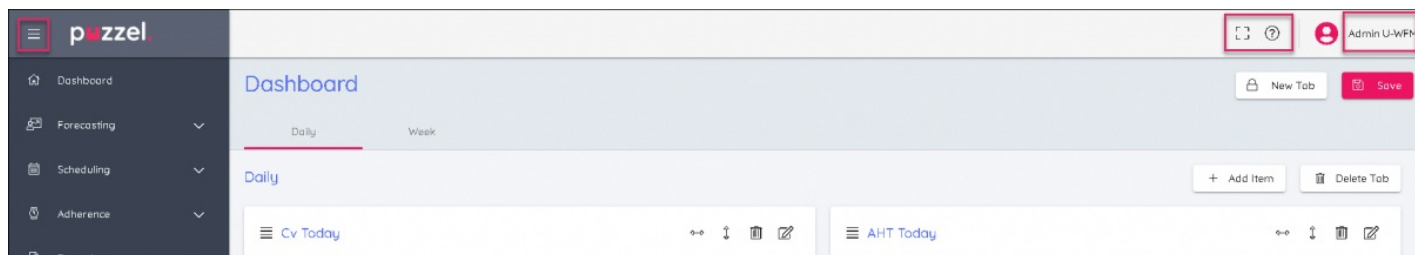

Planner(Admin portal)

1. Click on the hamburger symbol at the top left of screen to expand or collapse the left menu.
2. At the top right of screen are 3 symbols - they are
 - Full Screen Mode (press Esc to return to normal view)
 - Settings to enter the administrator controls
 - The Knowledge Base
 - Email address - Where you can change your password or logout.