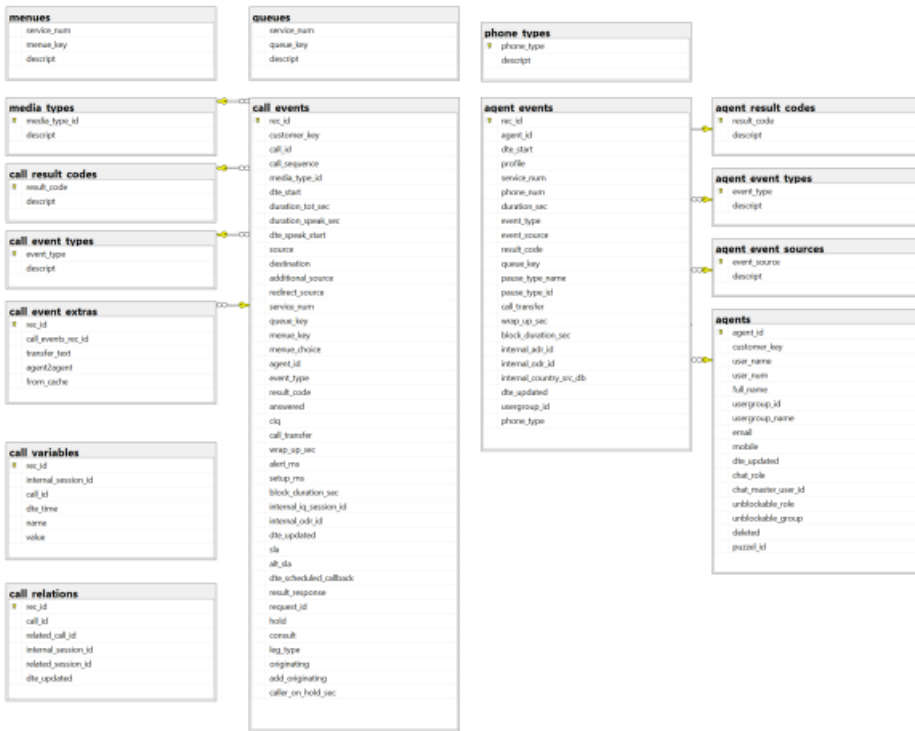

Database diagram

Raw data Database diagram, part-1 (of 2)

New column in table agents from db v2.3: puzzel_id

Raw data Database diagram, part-2 (of 2)

New tables from db v2.3:

- access_points
- sent_msg
 - Populated only if requested

New columns in table surveys from db v2.3

- element_type
- element_id
- ci_session_id