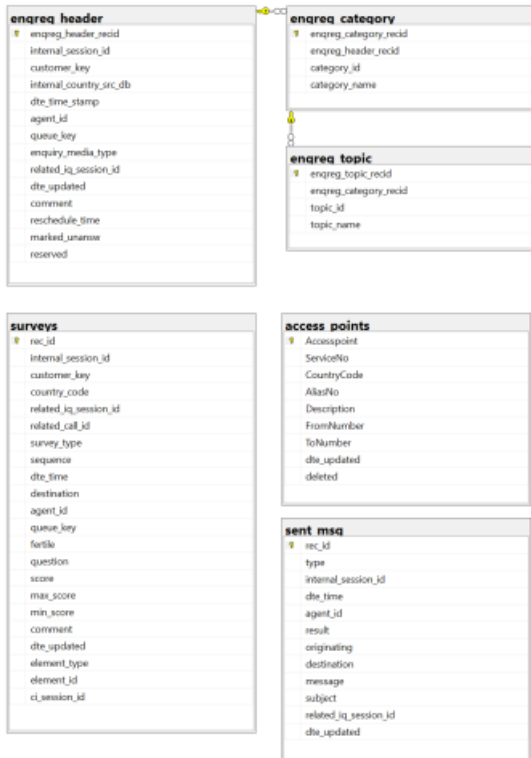

Database diagram

Raw data Database diagram, part-1 (of 2)

New column in table agents from db v2.3: puzzel_id

Raw data Database diagram, part-2 (of 2)

New tables from db v2.3:

- access_points
- sent_msg
 - Populated only if requested

New columns in table surveys from db v2.3

- element_type
- element_id
- ci_session_id