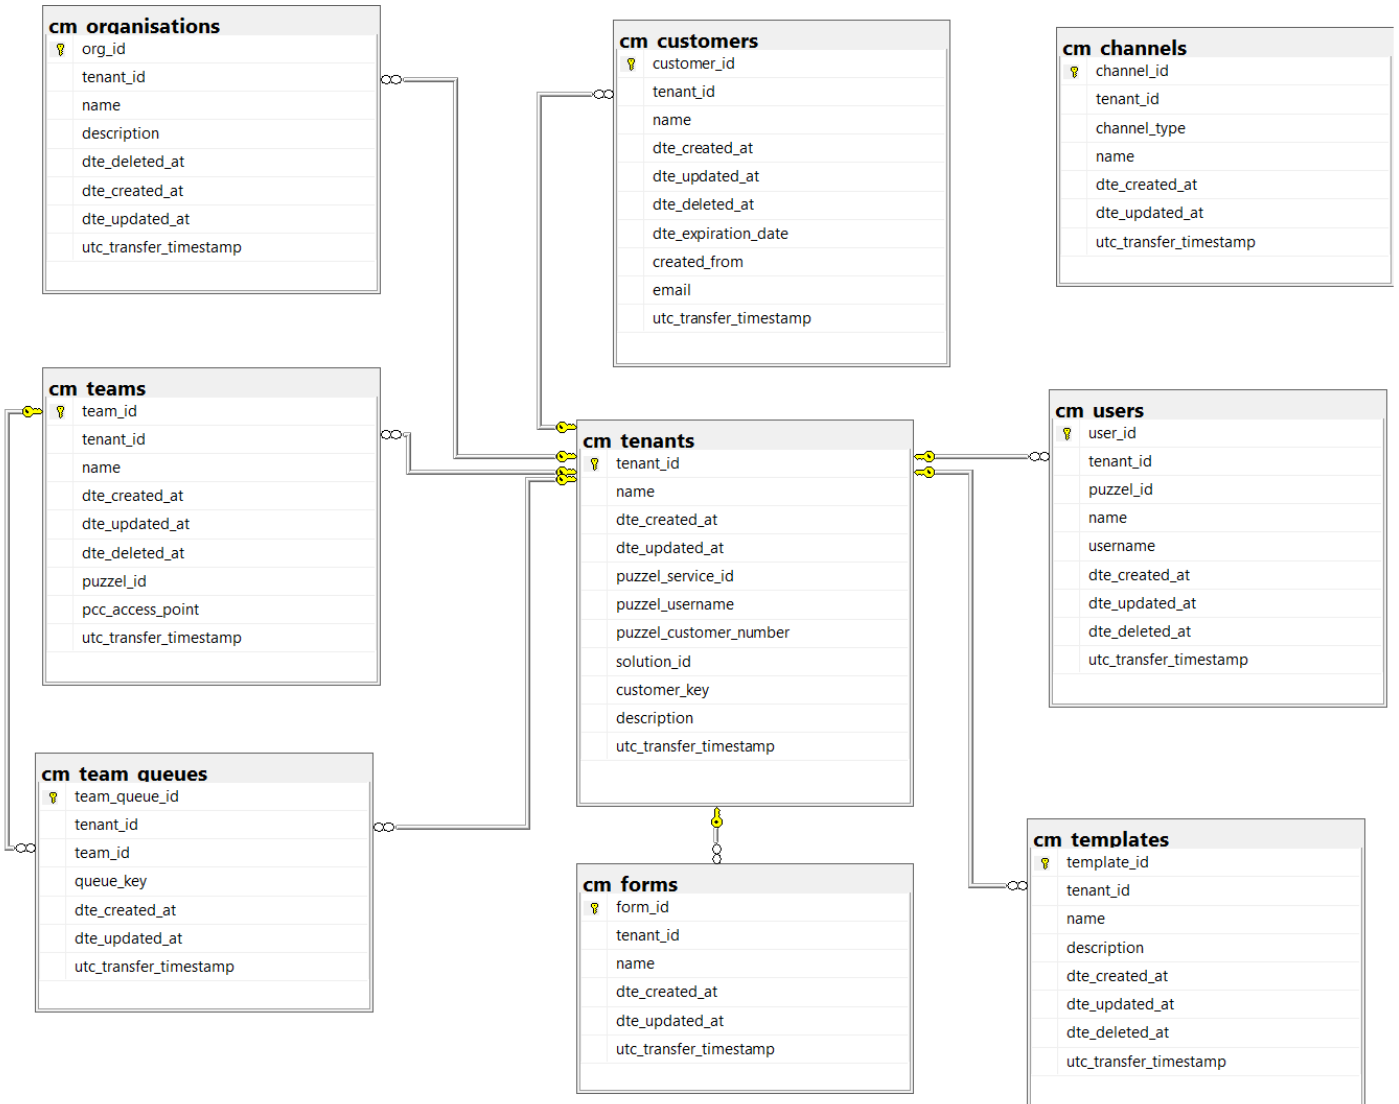

PCM Raw data db diagram

Overview of the different tables in PCM Raw data

Ticket and Ticket event/activity related tables:

Basic tables (referred to from Ticket and Ticket event tables).

Static tables (referred to from Ticket and Ticket event tables).

cm event types	
description	
event_type_id	PK

cm activity types	
description	
activity_type_id	PK

cm priority id types	
description	
priority_id	PK

cm status types	
description	
status_id	PK