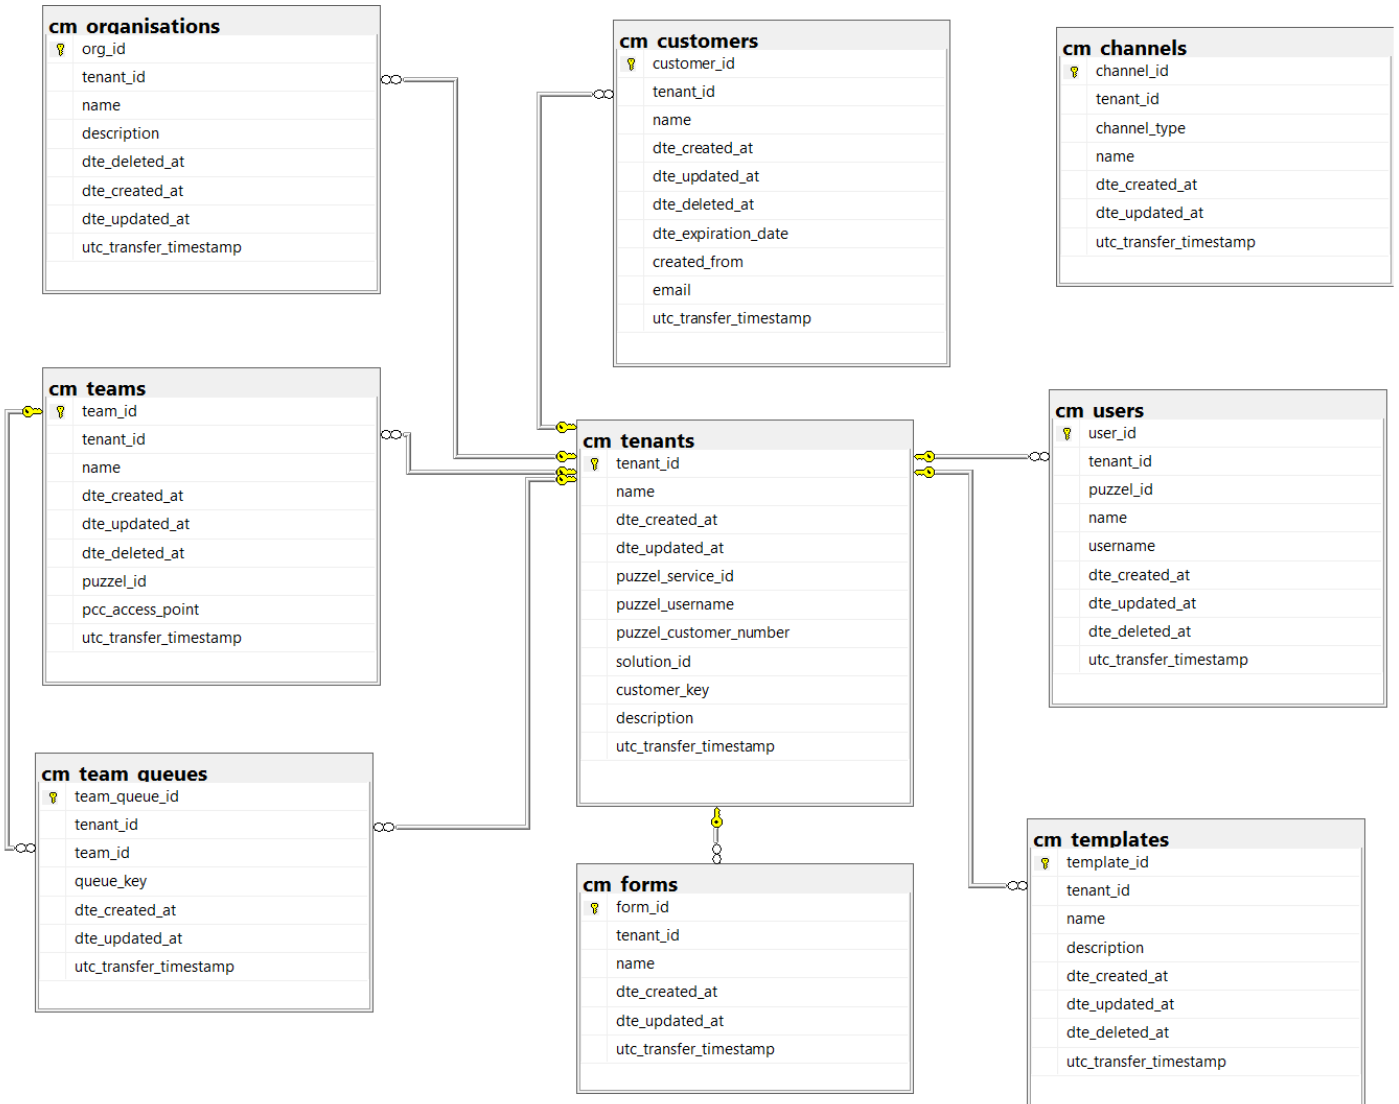

# PCM Raw data db diagram

## Overview of the different tables in PCM Raw data

Ticket and Ticket event/activity related tables:

Basic tables (referred to from Ticket and Ticket event tables).

Static tables (referred to from Ticket and Ticket event tables).

cm event types	
description	
event_type_id	

cm activity types	
description	
activity_type_id	

cm priority id types	
description	
priority_id	

cm status types	
description	
status_id	