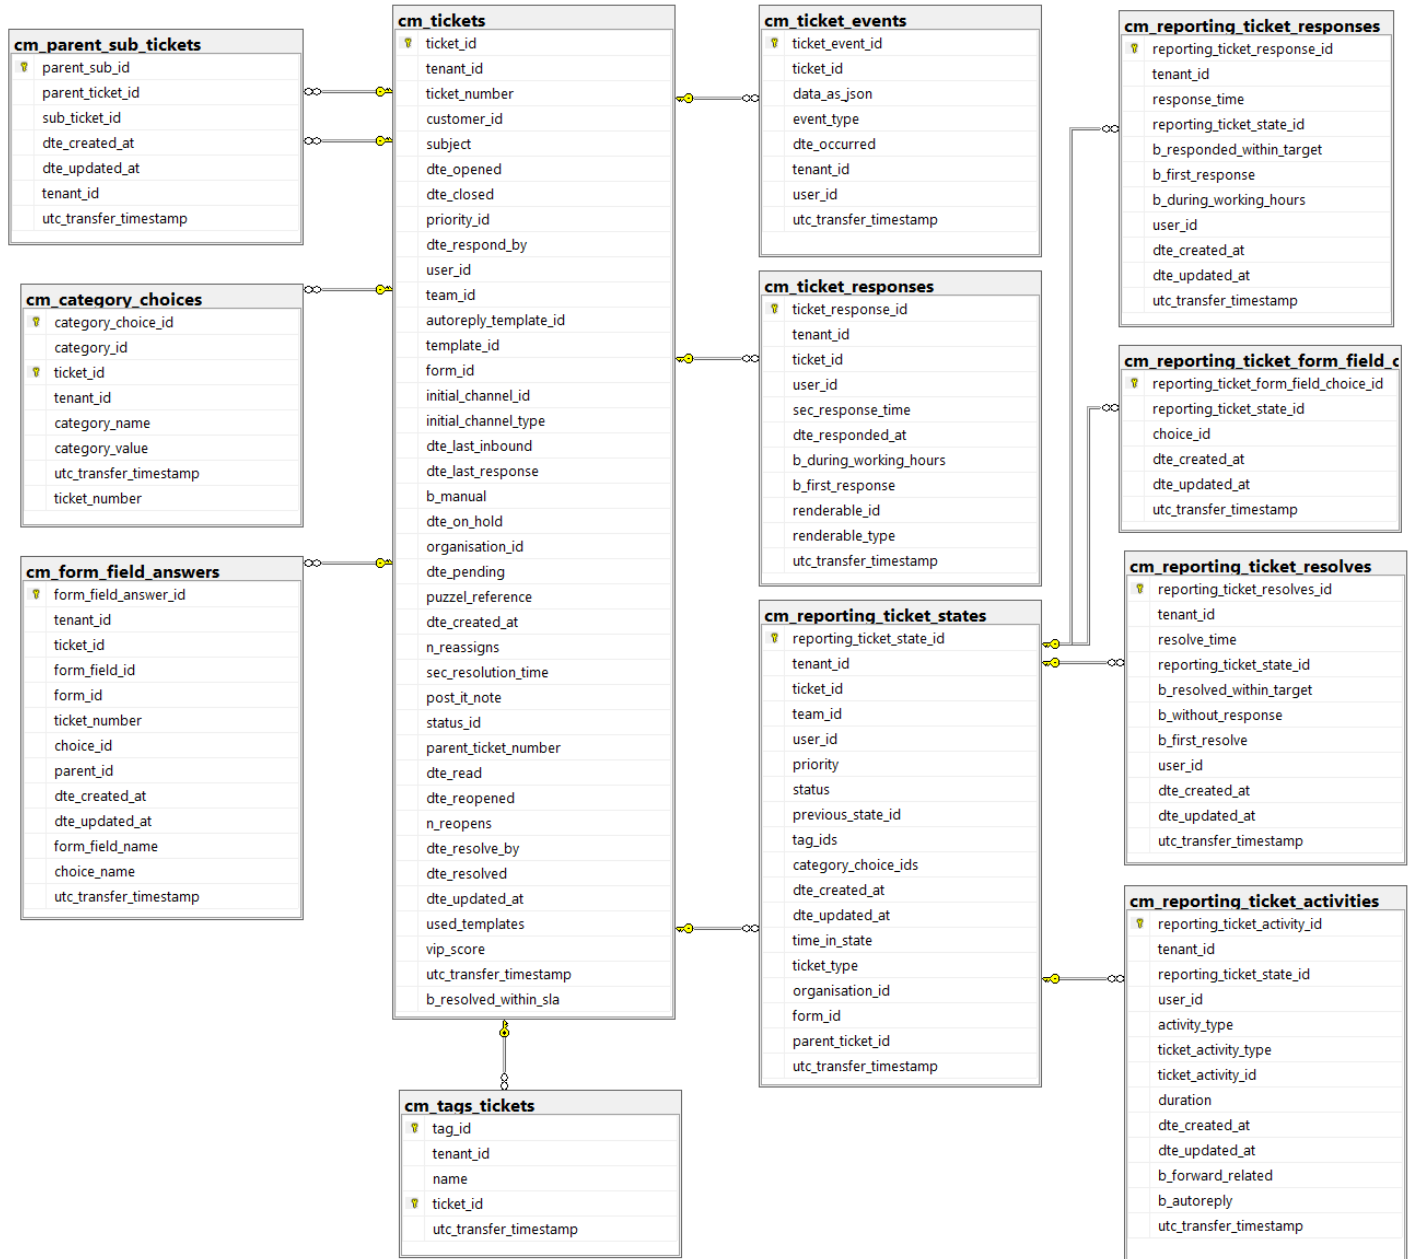

# PCM Raw data db diagram

## Overview of the different tables in PCM Raw data

Ticket and Ticket event/activity related tables:

Basic tables (referred to from Ticket and Ticket event tables).

Static tables (referred to from Ticket and Ticket event tables).

cm event types	
description	
event_type_id	

cm activity types	
description	
activity_type_id	

cm priority id types	
description	
priority_id	

cm status types	
description	
status_id	