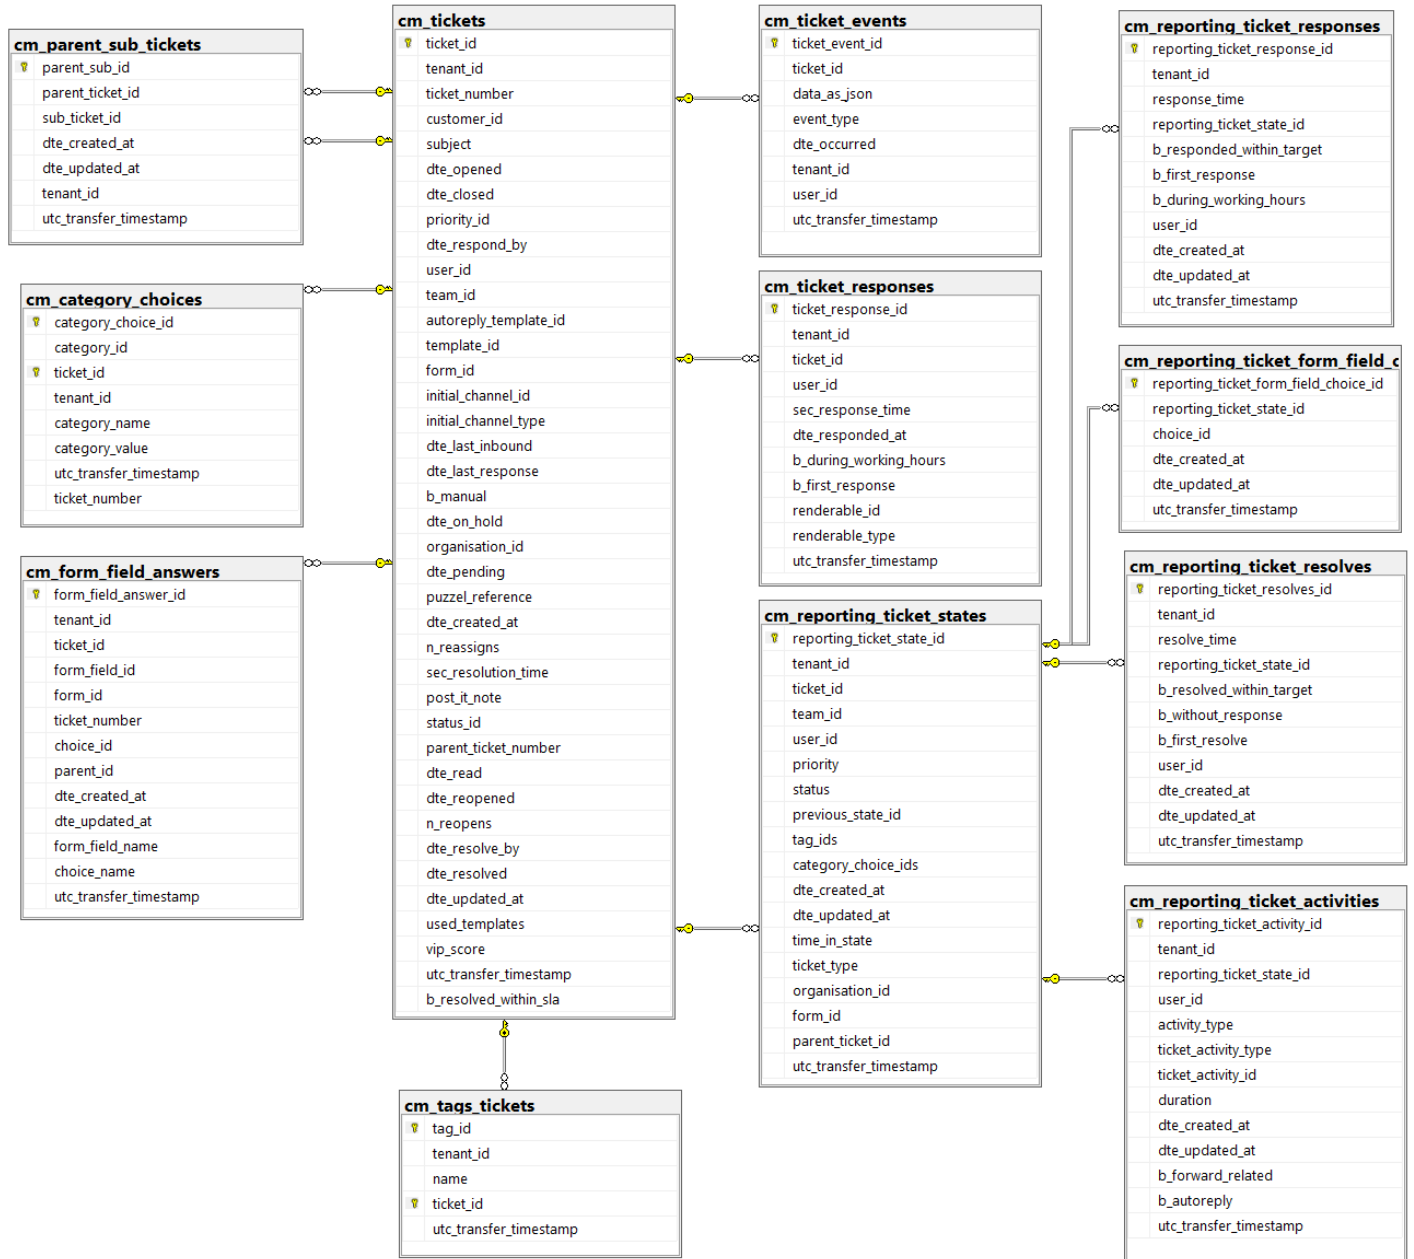

PCM Raw data db diagram

Overview of the different tables in PCM Raw data

Ticket and Ticket event/activity related tables:

Basic tables (referred to from Ticket and Ticket event tables).

Static tables (referred to from Ticket and Ticket event tables).

cm event types	
description	
event_type_id	PK

cm activity types	
description	
activity_type_id	PK

cm priority id types	
description	
priority_id	PK

cm status types	
description	
status_id	PK