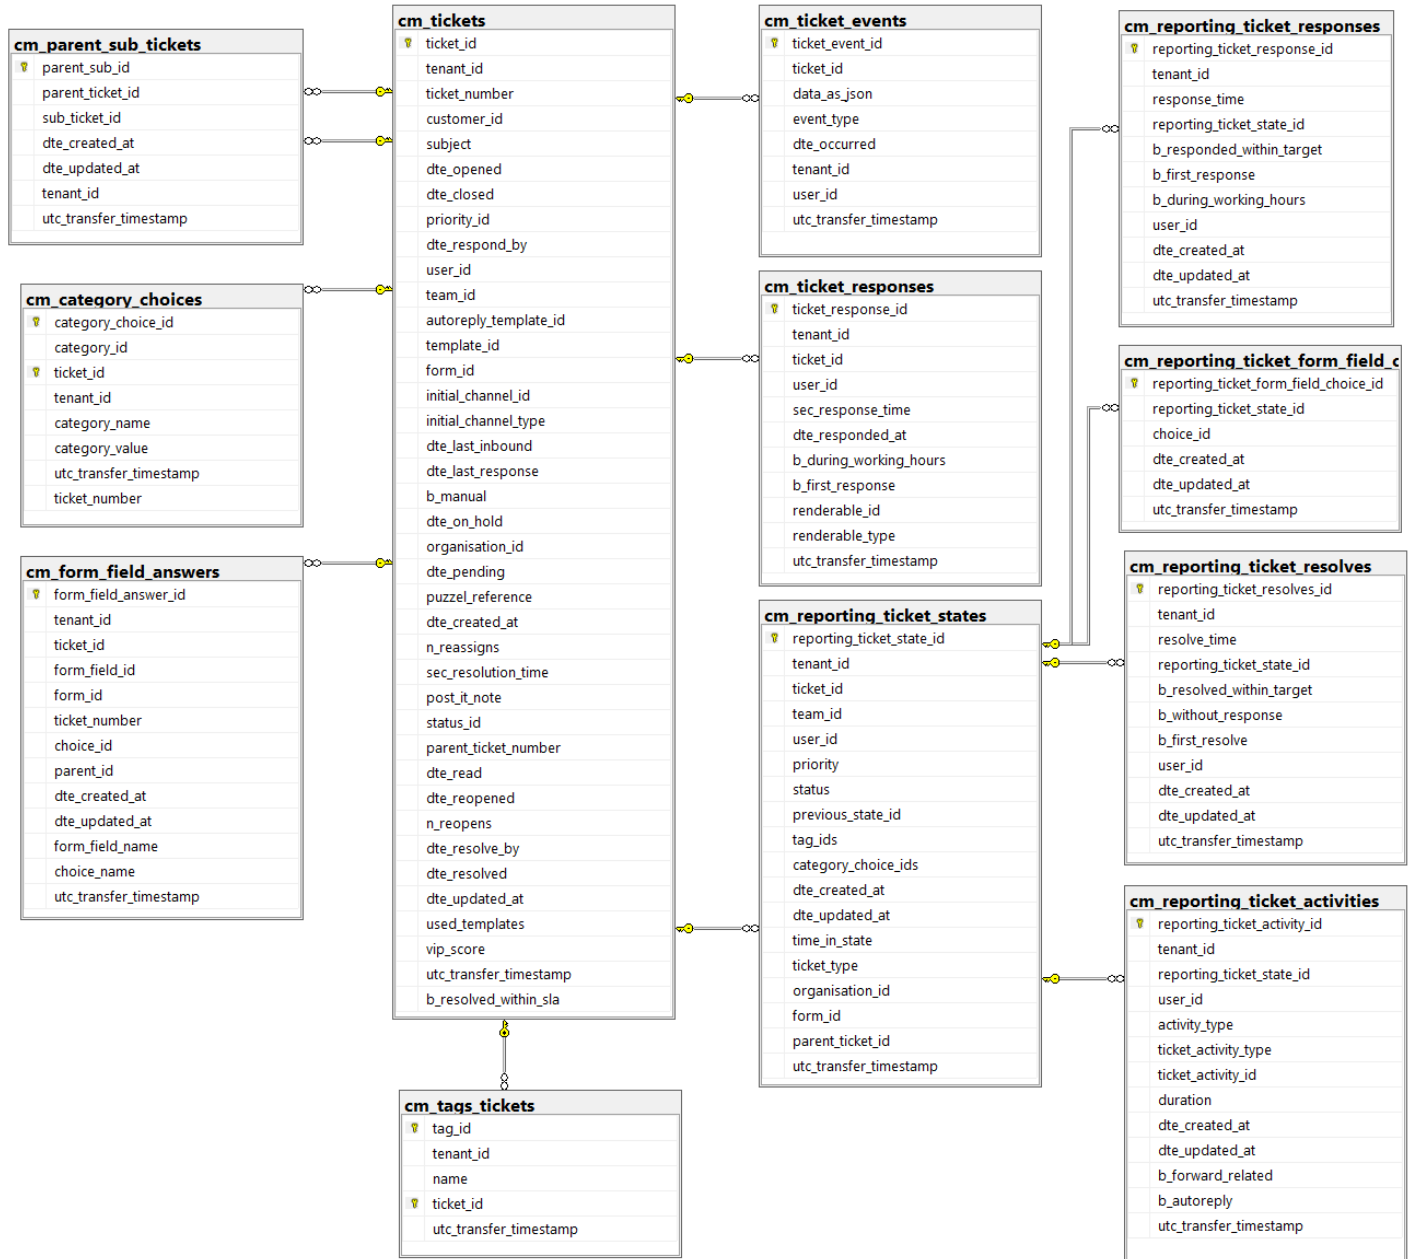

# PCM Raw data db diagram

## Overview of the different tables in PCM Raw data

Ticket and Ticket event/activity related tables:

Basic tables (referred to from Ticket and Ticket event tables).

Static tables (referred to from Ticket and Ticket event tables).

cm event types	
description	
event_type_id	PK

cm activity types	
description	
activity_type_id	PK

cm priority id types	
description	
priority_id	PK

cm status types	
description	
status_id	PK