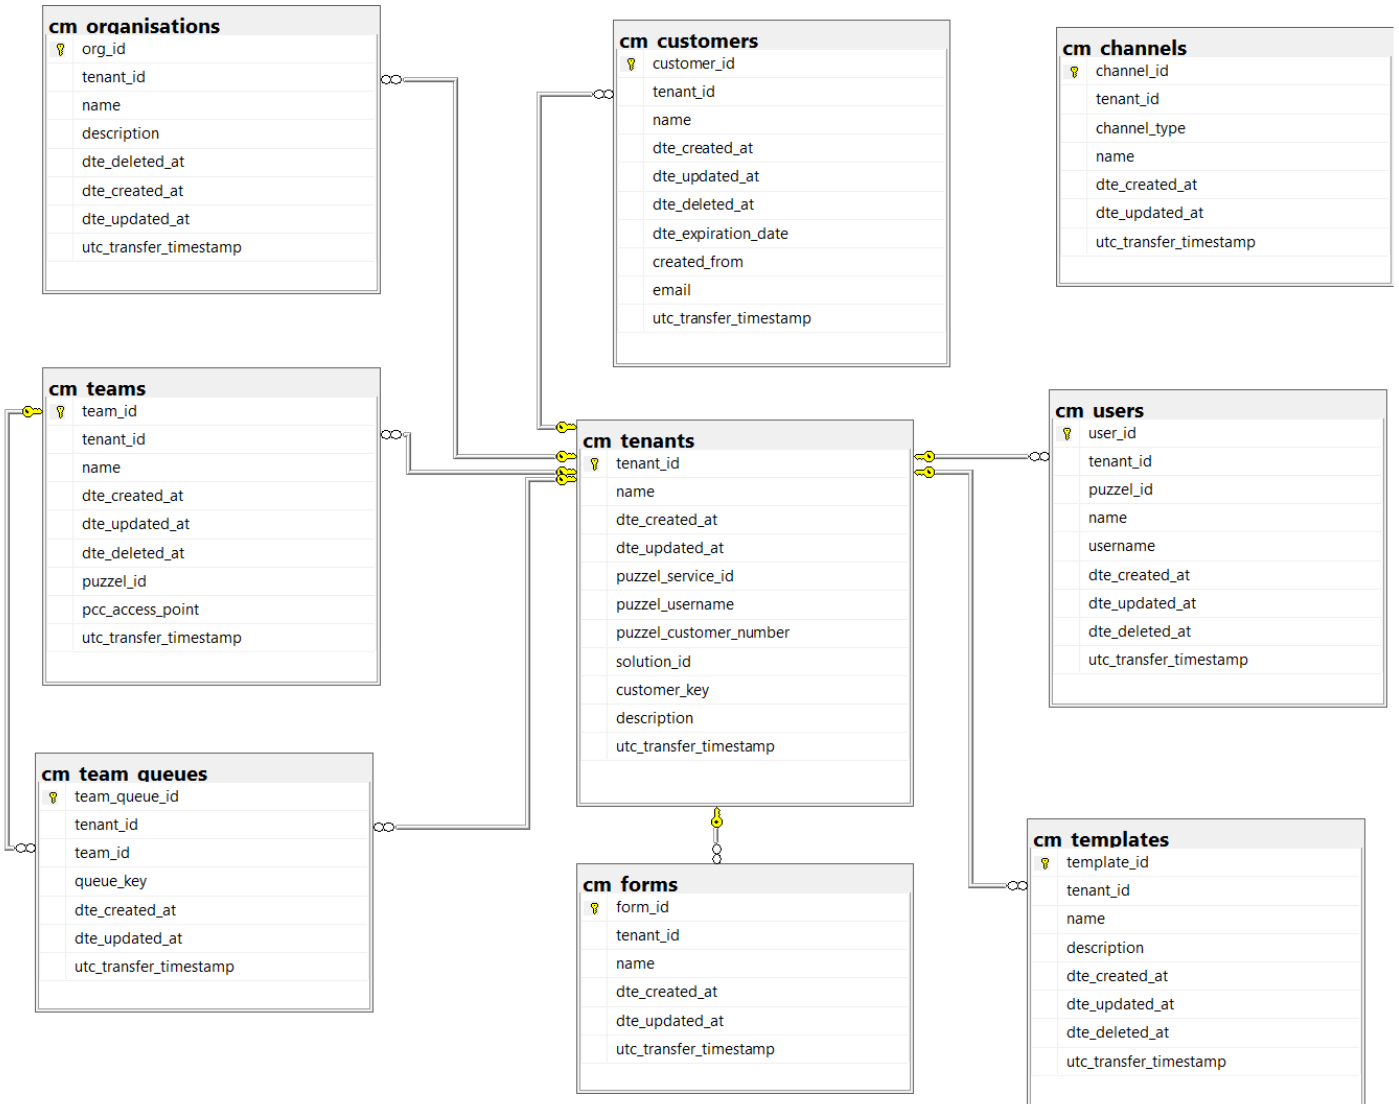

# PCM Raw data db diagram

## Overview of the different tables in PCM Raw data

Ticket and Ticket event/activity related tables:

Basic tables (referred to from Ticket and Ticket event tables).

Static tables (referred to from Ticket and Ticket event tables).

cm event types	
description	
event_type_id	PK

cm activity types	
description	
activity_type_id	PK

cm priority id types	
description	
priority_id	PK

cm status types	
description	
status_id	PK