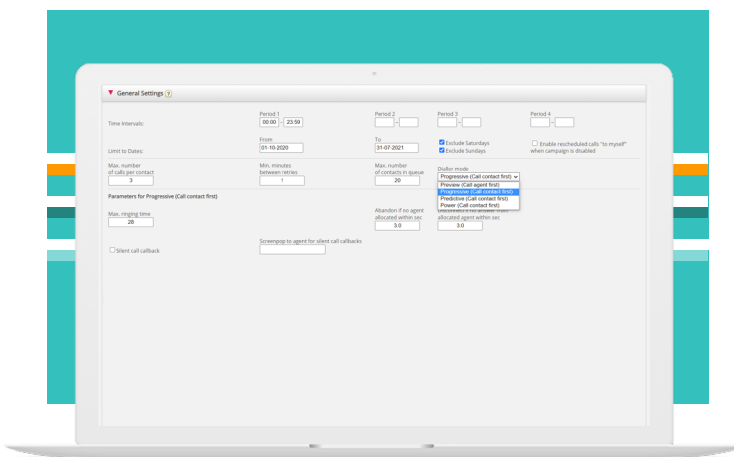

Highly configurable

Choose the right approach for your campaign with our four different dialler modes: preview, progressive, power and predictive.

Why contact centres choose Puzzel Dialler

All-in-one platform

Our single, integrated platform helps agents deliver seamless, fast service

Greater control

Increase your connect rate by defining certain times in the day when outbound calls should take place

Agent productivity