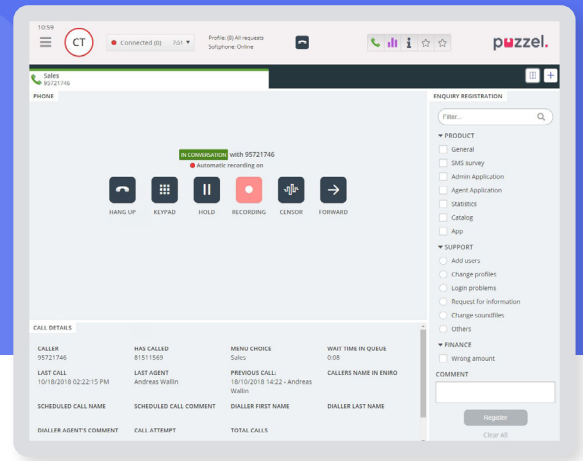

Puzzel Dialler

Part of the Puzzel Contact Centre Solution

Efficient and productive outbound campaigns

Puzzel Dialler is a powerful tool that makes more efficient use of agents' time in contact centres and sales organisations. When active, Dialler will go through a given list of contacts and call them automatically, connecting calls to the best available agents to maximise reach and productivity.

Cost-effective campaigns

Connect with far more people in a single day than a travelling sales team ever could.

Call blending

Boost efficiency by blending inbound and outbound calls. Outbound calls from the Dialler list can be given a lower priority that normal inbound calls.

Highly configurable

Choose the right approach for your campaign with our four different dialler modes: preview, progressive, power and predictive.

Why contact centres choose Puzzel Dialler

All-in-one platform

Our single, integrated platform helps agents deliver seamless, fast service

Greater control

Increase your connect rate by defining certain times in the day when outbound calls should take place

Agent productivity